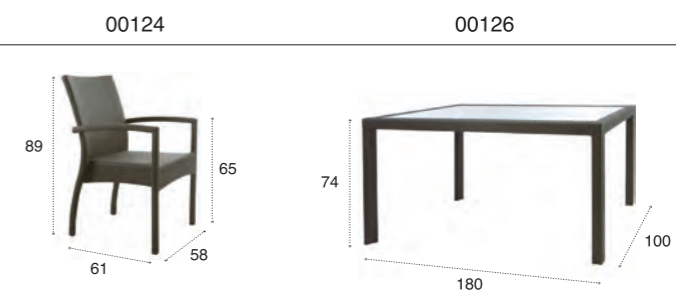

Please visit www.sunbrella.com for more information. Sunbrella® is a registered trademark of Glen Raven, Inc.

TOP QUALITY

ZAKYNTHOS

- 00370 *3/Seater*
W240×D95×H68
- 00369 *2/Seater*
W170×D95×H68
- 00368 *Lounge Chair*
W115×D95×H68
- 00371 *Coffee Table*
W120×D60×H45
Glass: W119×D59 *Transparent*
- 00372 *Side Table*
W50×D50×H50
Glass: W49×D49 *Transparent*

TAHITI

- 00146 *2/Seater*
W148×D78×H64
- 00145 *Lounge Chair*
W64×D78×H64
- 00147 *Long Bench*
W130×D41.5×H34
- 00148 *Side Table*
W65×D41.5×H34

SULU

- 00124 *Dining Chair*
W58×D61×H89
- 00126 *Dining Table*
W180×D100×H74
Glass: W169×D89 *Frosted*