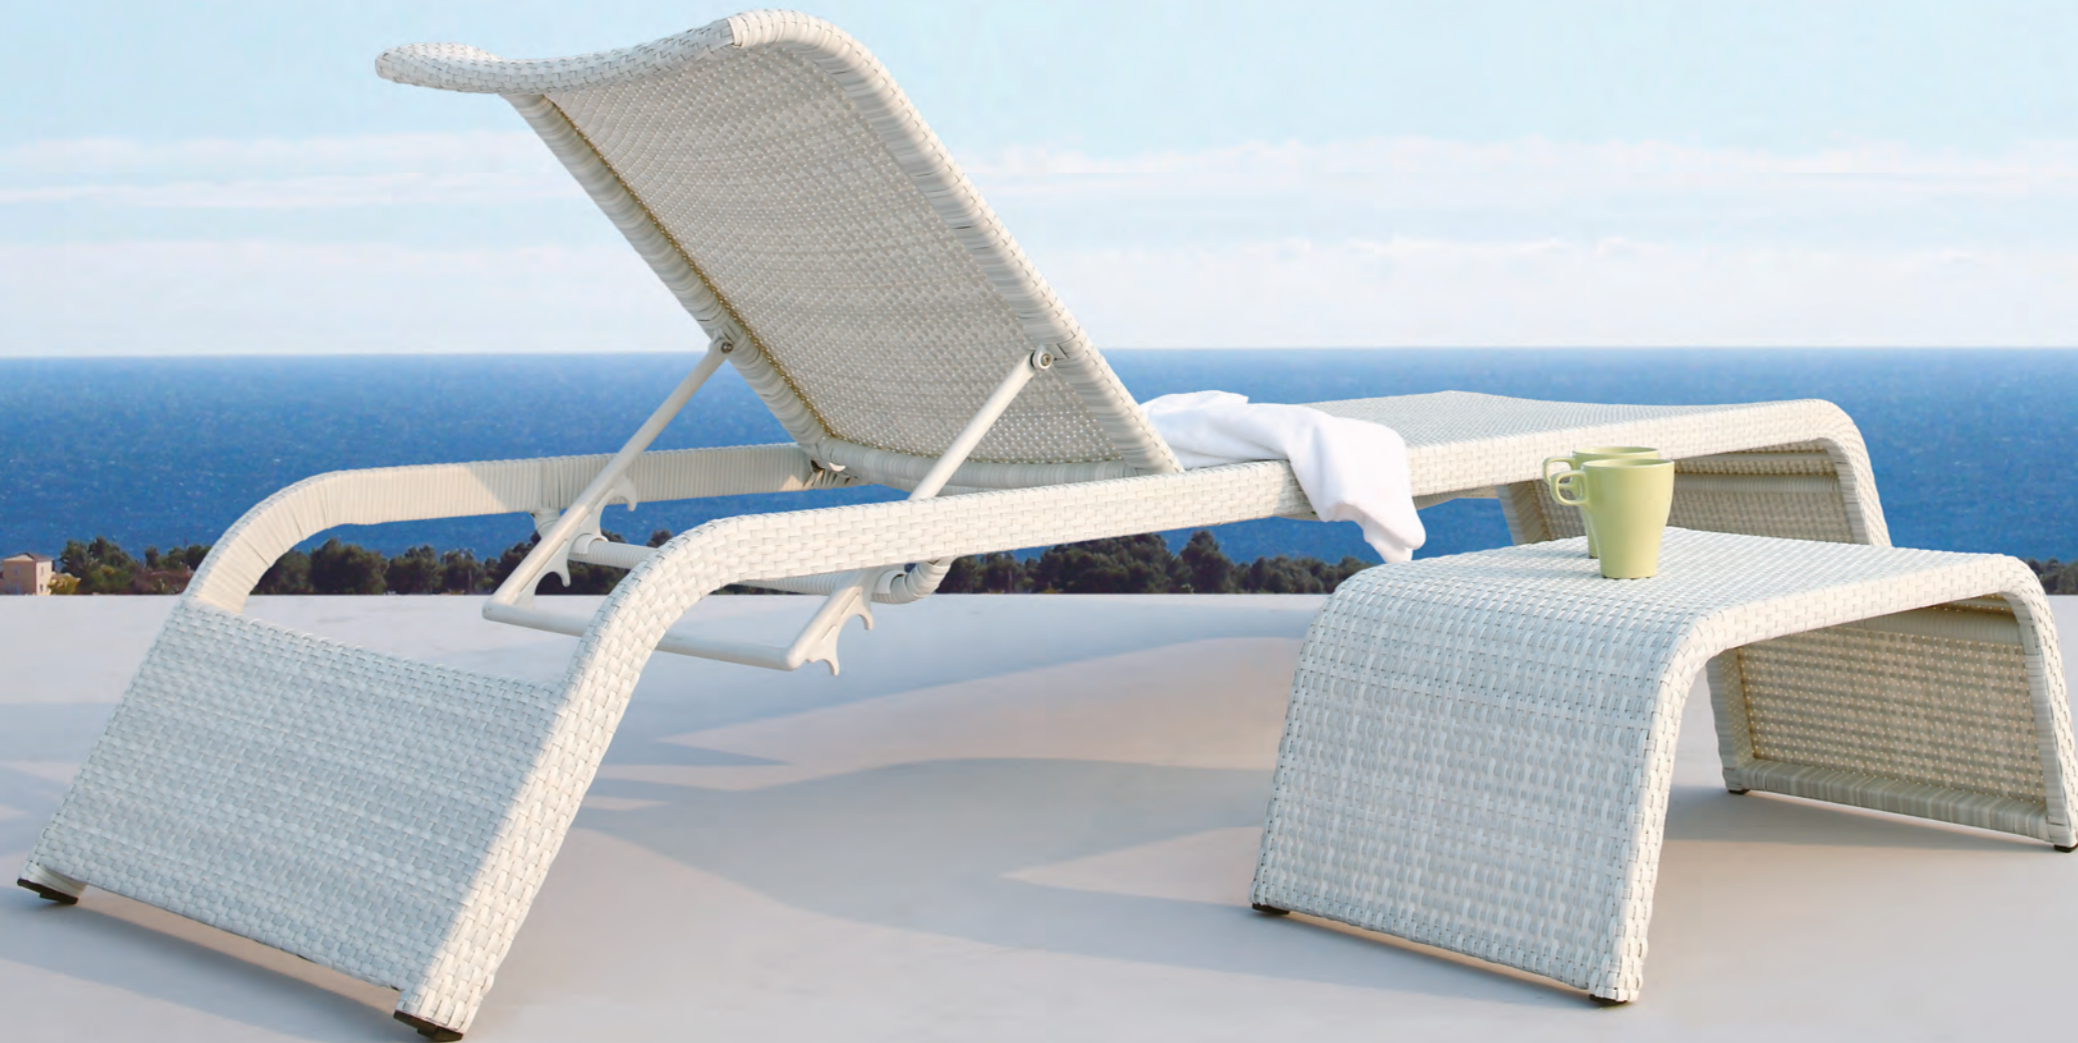

Chair From back side of this chair, you could see the other side of leaves, the bent backrest supply you a good relaxation.

PHUKET

Adjustable sun lounger with Pneumatic lever system for the ultimate in comfort.

FLORIDA

"Span" design adjustable sun lounger, once flat, you can stack them. Shown with matching side table.

SHELL

The design as in the name, looks like a shell. Sun bed with side table. The smooth curved back is of high quality tight weaving to ensure years of trouble free life and loads of enjoyment.