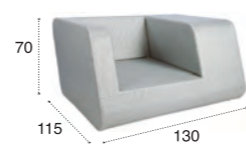

MOROCCO

1. 00142 *3/Seater*
   W270×D115×H70
2. 00141 *2/Seater*
   W200×D115×H70
3. 00140 *Lounge Chair*
   W130×D115×H70
4. 00143 *Coffee Table*
   W110×D60×H30
   Glass: W109×D59 *Transparent*
5. 00144 *Side Table*
   W75×D75×H30
   Glass: W74×D74 *Transparent*

00142

00141

00140

00143

00144

SARDINIA

1. 00375 *2/Seater*
   W150×D80×H70
2. 00374 *Lounge Chair*
   W85×D80×H70
3. 00376 *Coffee Table*
   W122×D70×H32
   Glass: W105×D60 *Frosted*
4. 00377 *Side Table*
   W58×D52×H52
   Glass: W40×D36 *Frosted*

00375

00374

00376

00377

SHELL

1. 00378 *Sunbed*
   Ø220×H80
2. 00379 *Side Table*
   Ø45×H40
   Glass: Ø44 *Transparent*

00378

00379

AEGEAN

1. 00386 *2/Seater*
   W140×D76×H82
2. 00385 *Lounge Chair*
   W70×D76×H82
3. 00388 *Coffee Table*
   W100×D60×H35
   Glass: W99×D59 *Transparent*
4. 00387 *Footstool*
   W70×D50×H47
5. 00415 *Dining Chair*
   W57×D62×H83
6. 00383 *Dining Table*
   W180×D90×H75
   Glass: W172.5×D82.5 *Frosted*

00386

00385

00388

00387

00415

00383