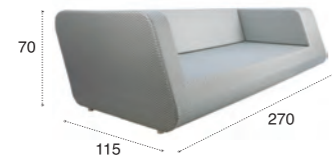

MOROCCO

1. 00142 *3/Seater*
   W270×D115×H70
2. 00141 *2/Seater*
   W200×D115×H70
3. 00140 *Lounge Chair*
   W130×D115×H70
4. 00143 *Coffee Table*
   W110×D60×H30
   Glass: W109×D59 *Transparent*
5. 00144 *Side Table*
   W75×D75×H30
   Glass: W74×D74 *Transparent*

00142