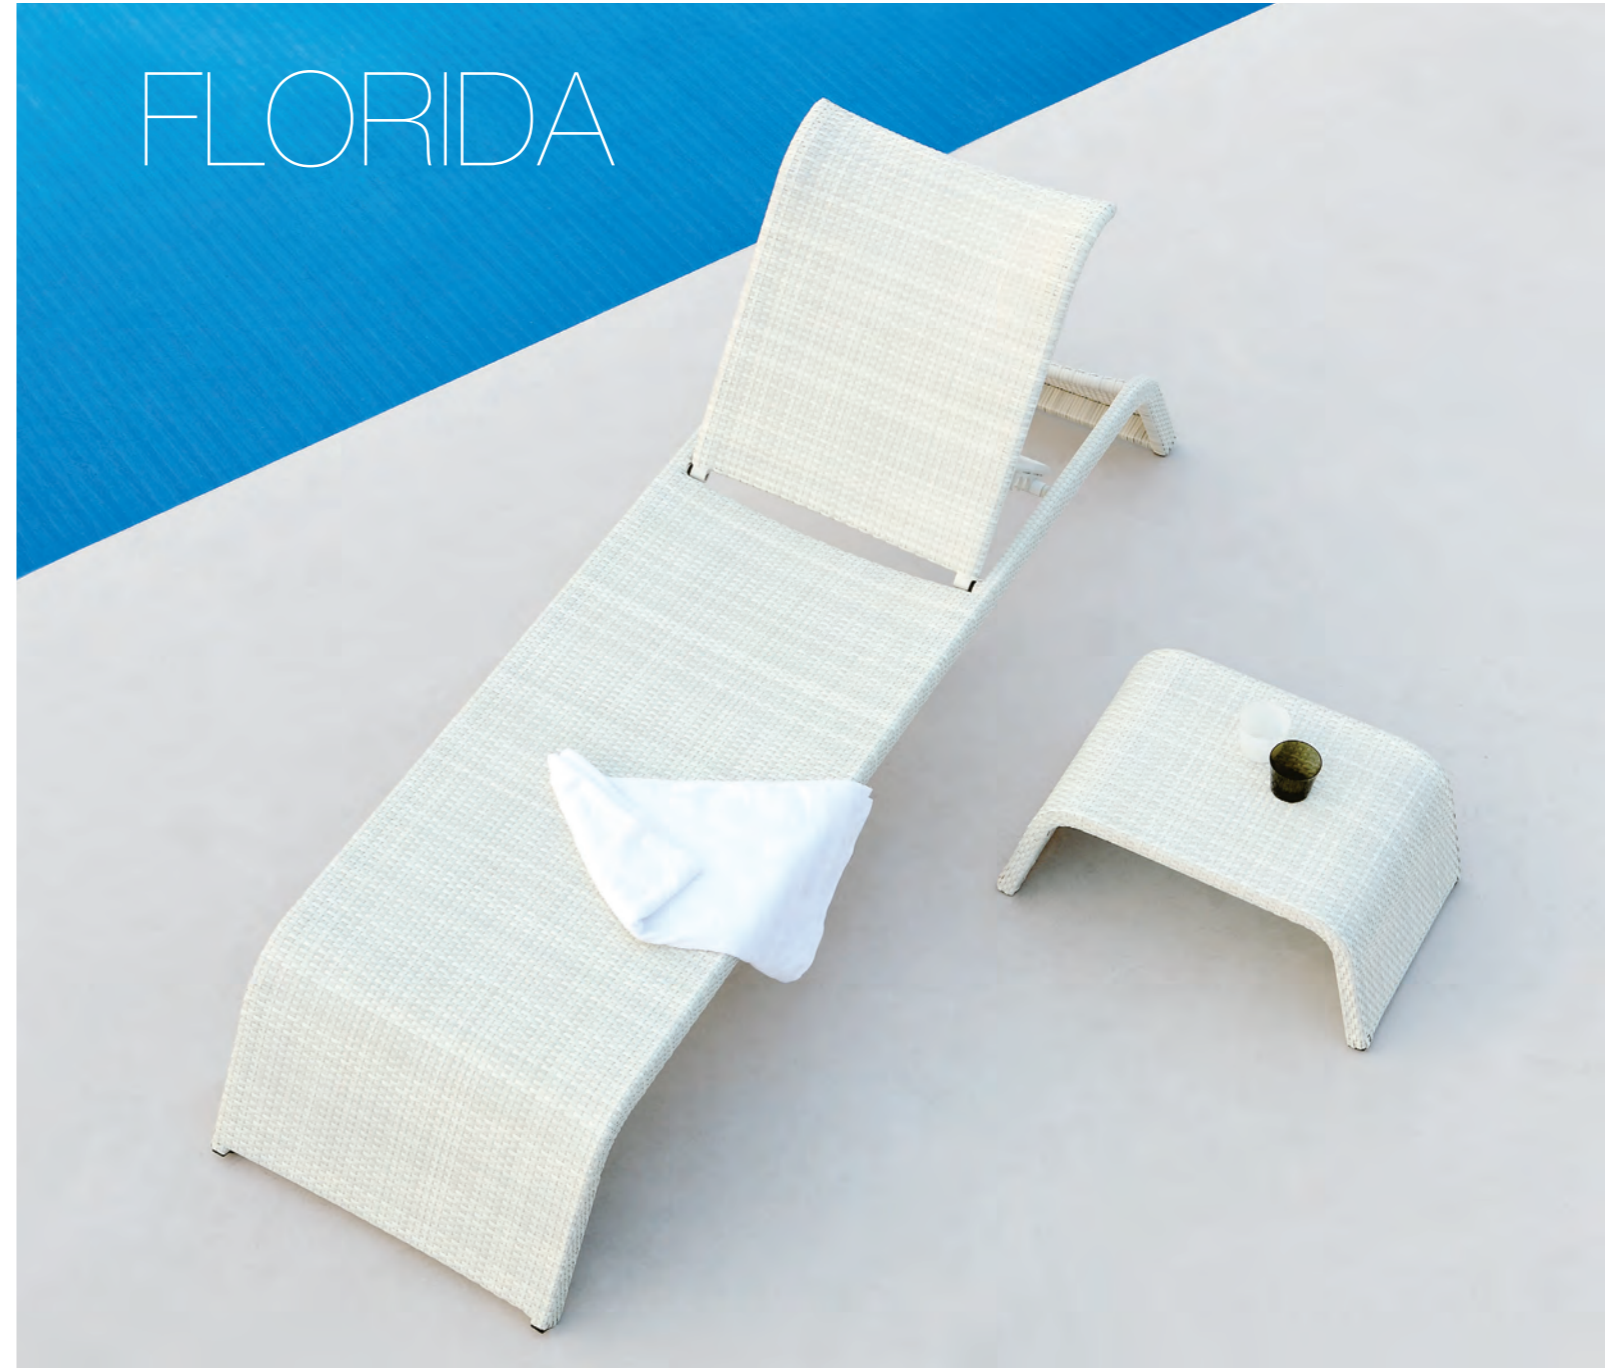

Chair From back side of this chair, you could see the other side of leaves, the bent backrest supply you a good relaxation.

PHUKET

Adjustable sun lounger with Pneumatic lever system for the ultimate in comfort.

FLORIDA

"Span" design adjustable sun lounger, once flat, you can stack them. Shown with matching side table.

SHELL

The design as in the name, looks like a shell. Sun bed with side table. The smooth curved back is of high quality tight weaving to ensure years of trouble free life and loads of enjoyment.