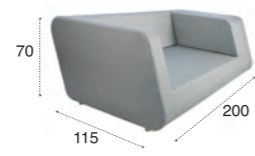

MOROCCO

1. 00142 *3/Seater*
   W270×D115×H70
2. 00141 *2/Seater*
   W200×D115×H70
3. 00140 *Lounge Chair*
   W130×D115×H70
4. 00143 *Coffee Table*
   W110×D60×H30
   Glass: W109×D59 *Transparent*
5. 00144 *Side Table*
   W75×D75×H30
   Glass: W74×D74 *Transparent*

00142

00141

00140

00143

00144

SARDINIA

1. 00375 *2/Seater*
   W150×D80×H70
2. 00374 *Lounge Chair*
   W85×D80×H70
3. 00376 *Coffee Table*
   W122×D70×H32
   Glass: W105×D60 *Frosted*
4. 00377 *Side Table*
   W58×D52×H52
   Glass: W40×D36 *Frosted*

00375

00374

00376

00377

SHELL

1. 00378 *Sunbed*
   Ø220×H80
2. 00379 *Side Table*
   Ø45×H40
   Glass: Ø44 *Transparent*

00378

00379

AEGEAN

1. 00386 *2/Seater*
   W140×D76×H82
2. 00385 *Lounge Chair*
   W70×D76×H82
3. 00388 *Coffee Table*
   W100×D60×H35
   Glass: W99×D59 *Transparent*
4. 00387 *Footstool*
   W70×D50×H47
5. 00415 *Dining Chair*
   W57×D62×H83
6. 00383 *Dining Table*
   W180×D90×H75
   Glass: W172.5×D82.5 *Frosted*

00386

00385

00388

00387

00415

00383