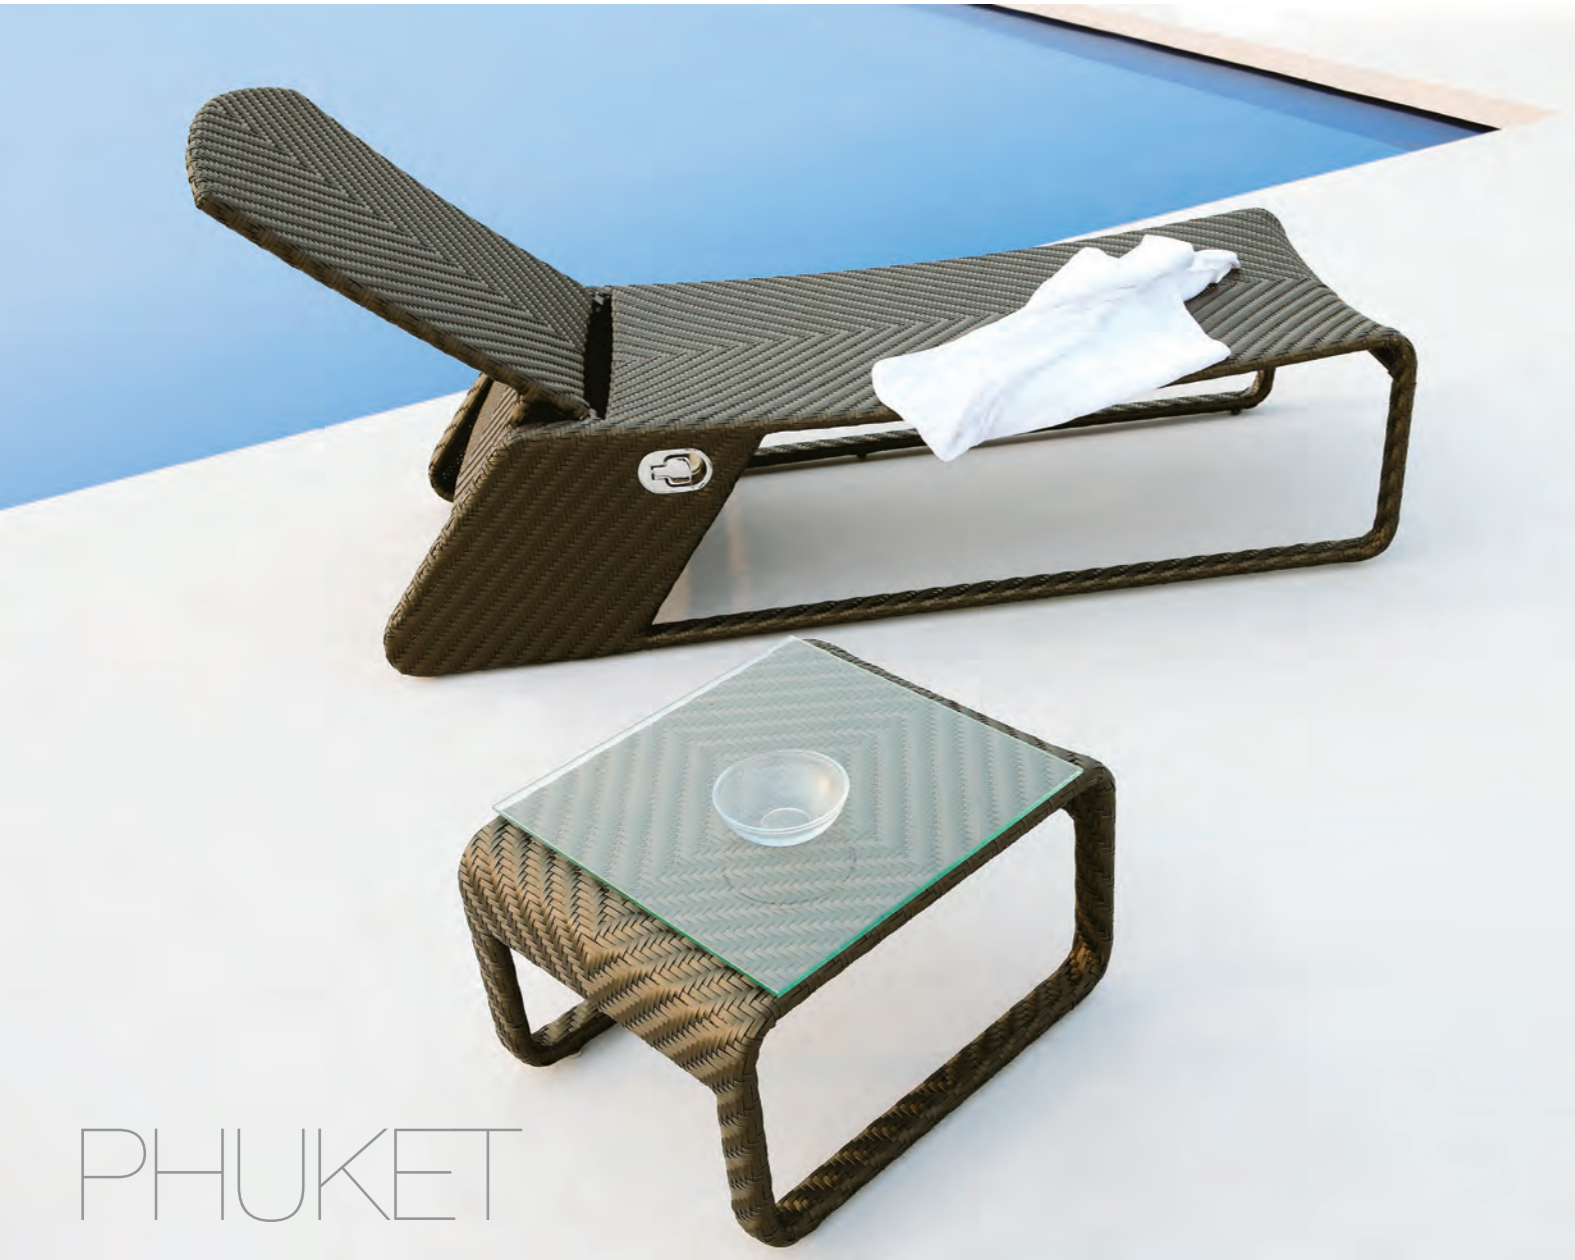

MISSISSIPPI

A "classic" Dining set with stackable side or arm chairs, beautifully modern and so-so comfortable.

LEAVES

Inspired by nature from the shape of leaves, the "V" weave style mimics nature just like the veins on leaves. Soon to be classic.

Chair From back side of this chair, you could see the other side of leaves, the bent backrest supply you a good relaxation.

PHUKET

Adjustable sun lounger with Pneumatic lever system for the ultimate in comfort.