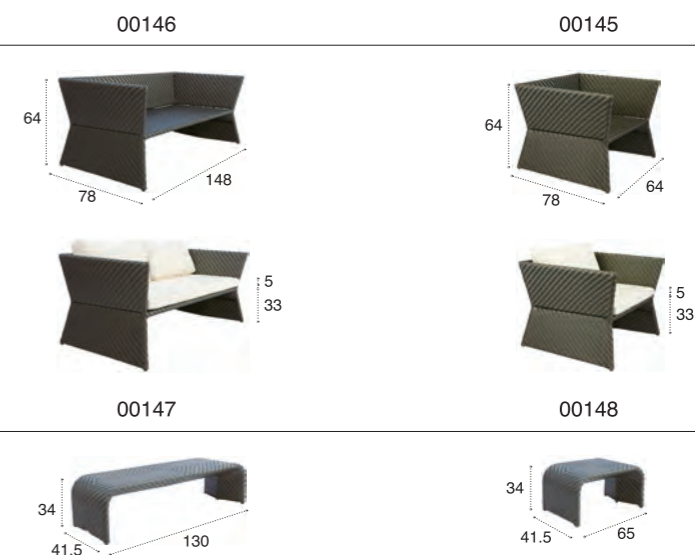

Please visit www.sunbrella.com for more information. Sunbrella® is a registered trademark of Glen Raven, Inc.

TOP QUALITY

ZAKYNTHOS

- 00370 *3/Seater*
W240×D95×H68
- 00369 *2/Seater*
W170×D95×H68
- 00368 *Lounge Chair*
W115×D95×H68
- 00371 *Coffee Table*
W120×D60×H45
Glass: W119×D59 *Transparent*
- 00372 *Side Table*
W50×D50×H50
Glass: W49×D49 *Transparent*

TAHITI

- 00146 *2/Seater*
W148×D78×H64
- 00145 *Lounge Chair*
W64×D78×H64
- 00147 *Long Bench*
W130×D41.5×H34
- 00148 *Side Table*
W65×D41.5×H34

SULU

- 00124 *Dining Chair*
W58×D61×H89
- 00126 *Dining Table*
W180×D100×H74
Glass: W169×D89 *Frosted*