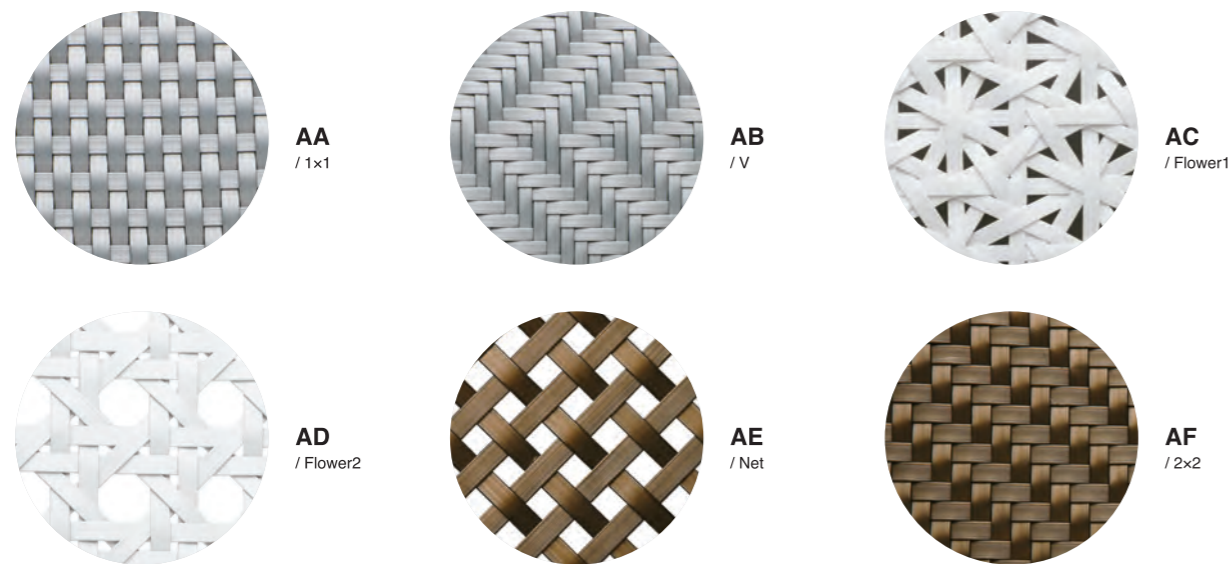

SHELL

DETAILS

OUTDOOR COLLECTIONS **2010/2011**

Colour

Weave Style

Solid

Decorative

Stripe